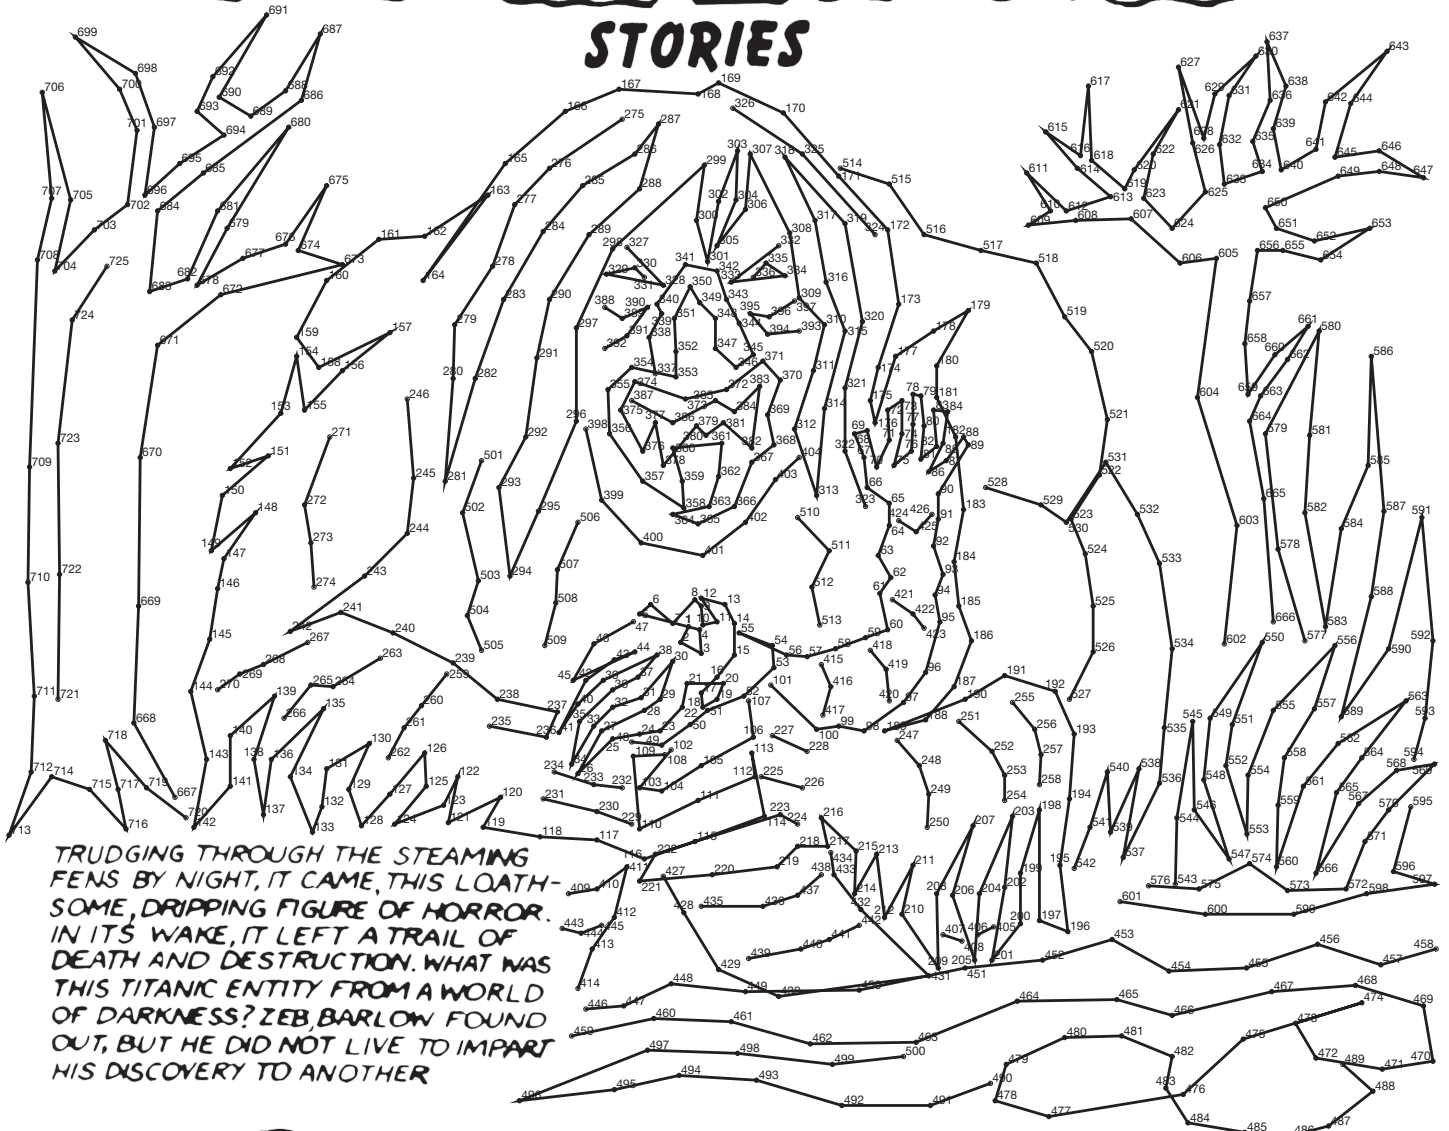

GHOSTLY

WEEBRO

STORIES

TRUDGING THROUGH THE STEAMING FENS BY NIGHT, IT CAME, THIS LOATHSOME, DRIPPING FIGURE OF HORROR. IN ITS WAKE, IT LEFT A TRAIL OF DEATH AND DESTRUCTION. WHAT WAS THIS TITANIC ENTITY FROM A WORLD OF DARKNESS? ZEB BARLOW FOUND OUT, BUT HE DID NOT LIVE TO IMPART HIS DISCOVERY TO ANOTHER

The Thing From The Wood